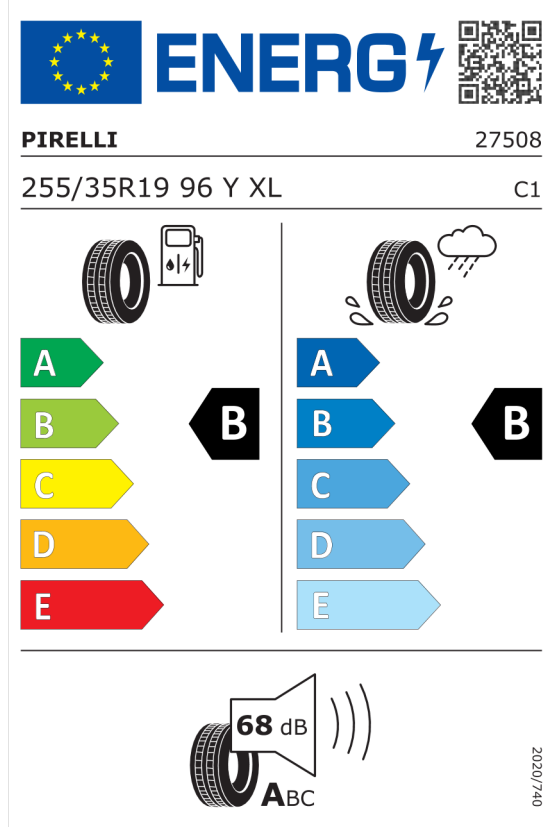

Nabídka
132323
Číslo nabídky
27.01.2025
Datum
20.06.2023
Platnost do

Pirelli 595517

<https://eprel.ec.europa.eu/qr/595517>