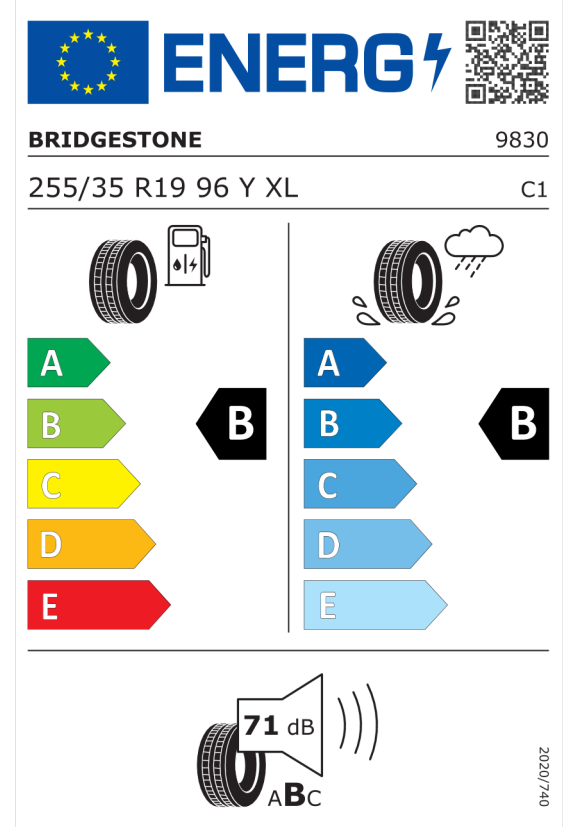

Bridgestone 382651

<https://eprel.ec.europa.eu/qr/382651>