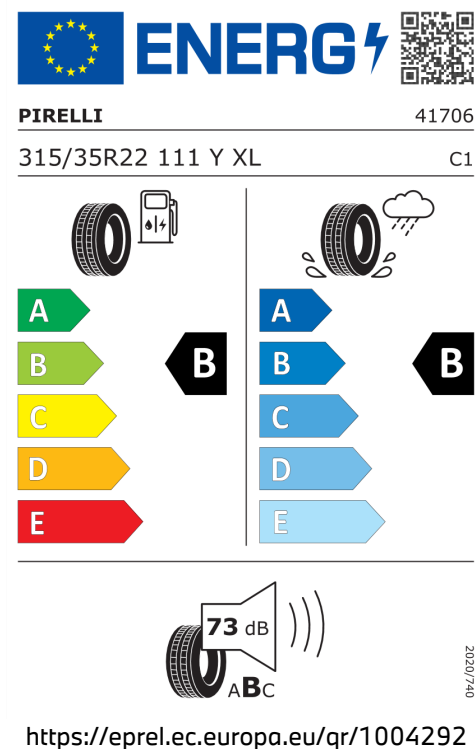

Continental 1611546

Pirelli 1004292